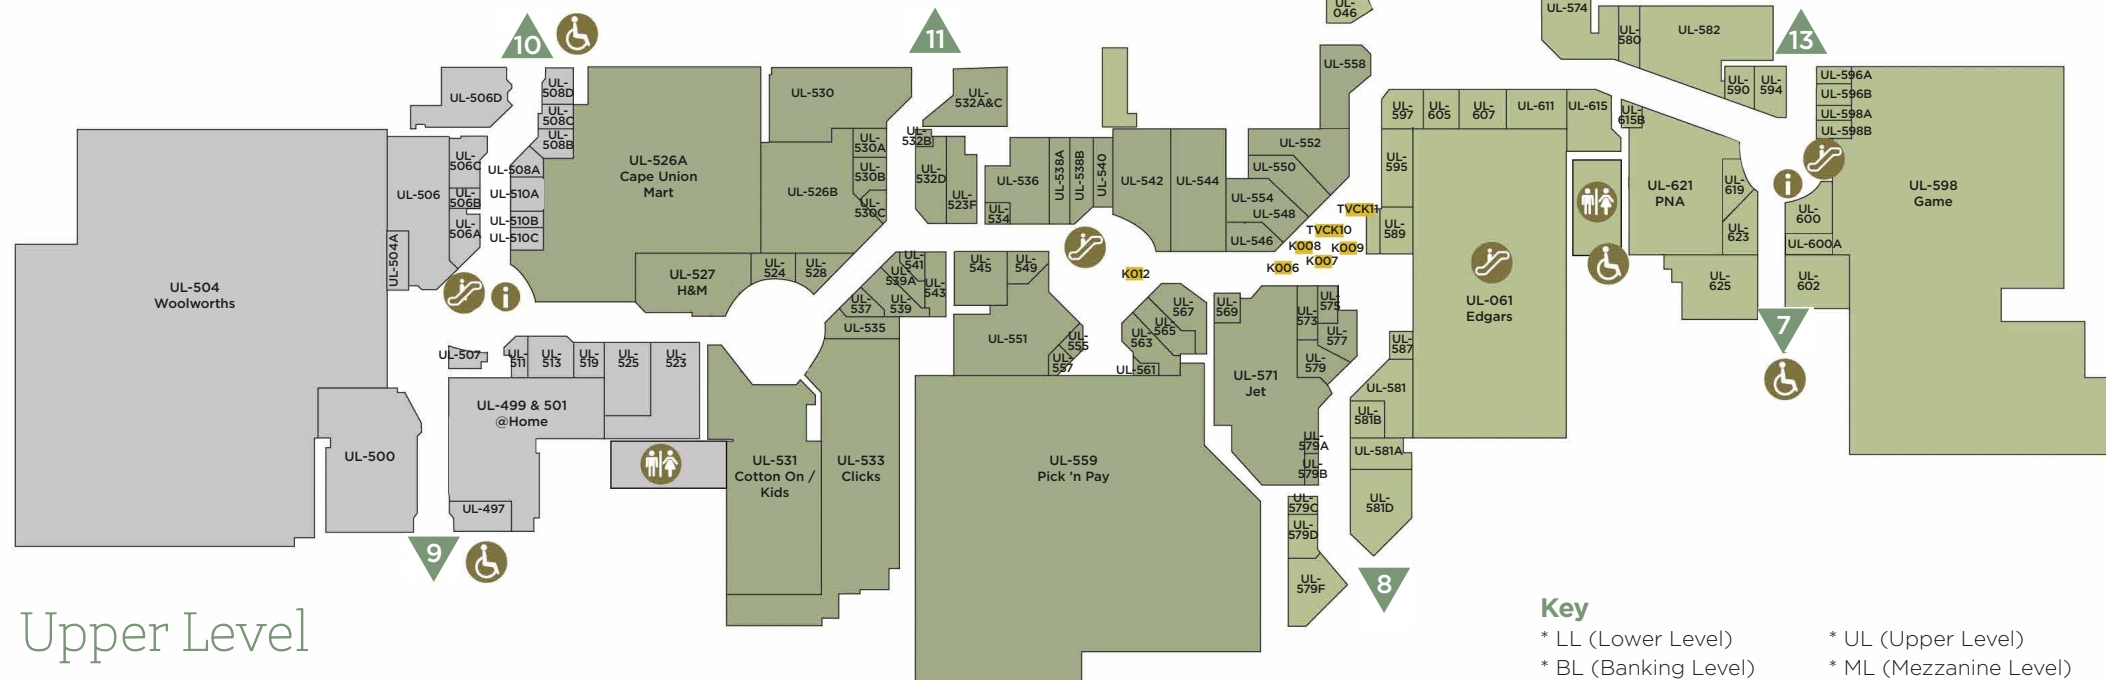

Lower Level

Mezzanine Level

Banking Level

Trading hours

Monday to Saturday - 09:00 to 19:00

Sunday - 09:00 to 17:00

Public Holidays - 09:00 to 17:00

We suggest that you Contact stores directly for their store-specific trading hours to confirm that they are open for trade.

Upper Level

Key

- * LL (Lower Level)
- * UL (Upper Level)
- * BL (Banking Level)
- * ML (Mezzanine Level)