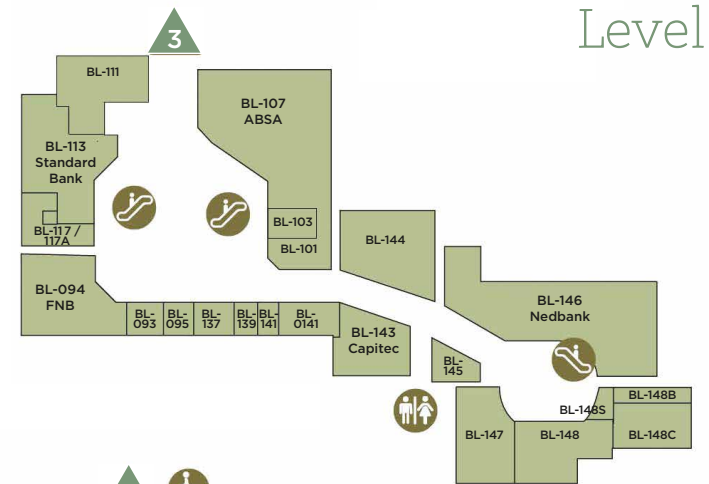

Lower Level

Mezzanine Level

Banking Level

Trading hours

Monday to Saturday - 09:00 to 19:00

Sunday - 09:00 to 17:00

Public Holidays - 09:00 to 17:00

We suggest that you Contact stores directly for their store-specific trading hours to confirm that they are open for trade.

Upper Level

Key

- * LL (Lower Level)
- * UL (Upper Level)
- * BL (Banking Level)
- * ML (Mezzanine Level)