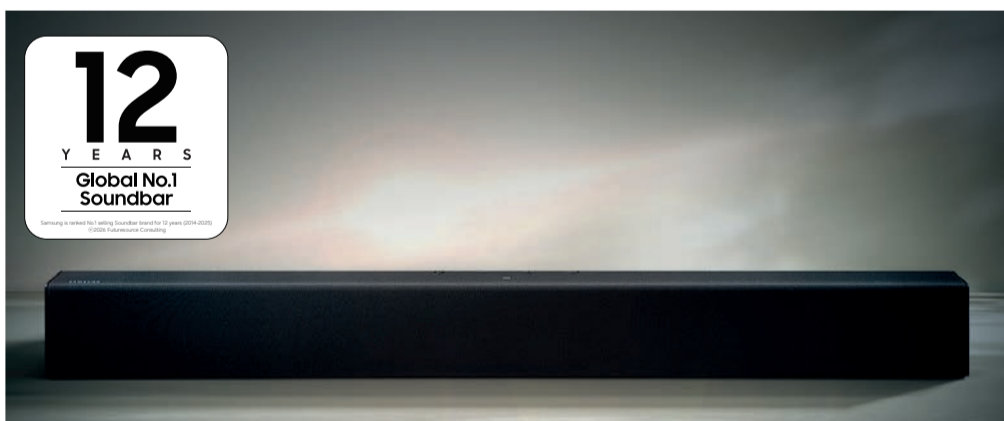

HW-Q800F/XA

Save **R3 000**

12
YEARS
Global No.1
Soundbar

B-Series Soundbar

ST40F Sound Tower

Powerful Sound: Equipped with two 5.25-inch woofers and dual tweeters for deep bass and clear vocals.

Battery Life: Offers up to 12 hours of playtime with a built-in battery, or can be extended with an external battery.