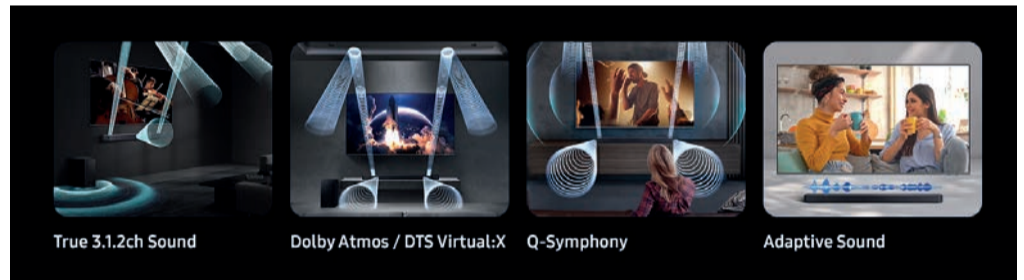

HW-Q800F/XA

Save **R3 000**

12
YEARS
Global No.1
Soundbar

B-Series Soundbar

ST40F Sound Tower

Powerful Sound: Equipped with two 5.25-inch woofers and dual tweeters for deep bass and clear vocals.

Battery Life: Offers up to 12 hours of playtime with a built-in battery, or can be extended with an external battery.