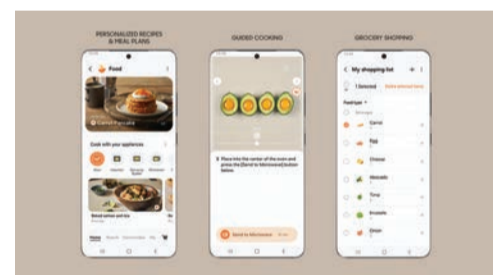

Grouping

Save R2 300

Now **R4 699**

NK24C5070US/FA
SIGNATURE SERVICE

- Washable Aluminum Filter
- Touch Control

Save R1 800

Now **R4 699**

NA64D3030AK/FA
SIGNATURE SERVICE

- Cast Iron Grate
- Easy Clean

Save R3 000

Now **R11 999**

NV7B42503AK/FA
SIGNATURE SERVICE

- SmartThings Cooking/Wi-Fi
- Dual Cook Flex™
- Pyrolytic Cleaning
- Air Sous Vide