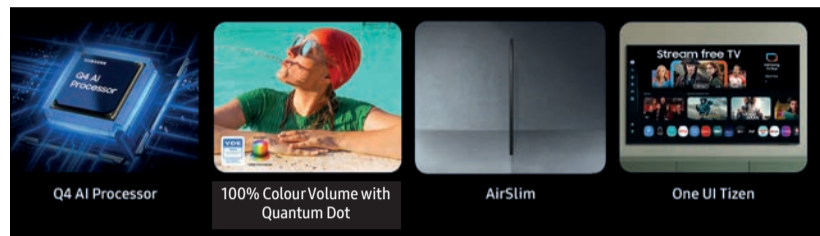

U8000F 4K Crystal UHD Smart TV