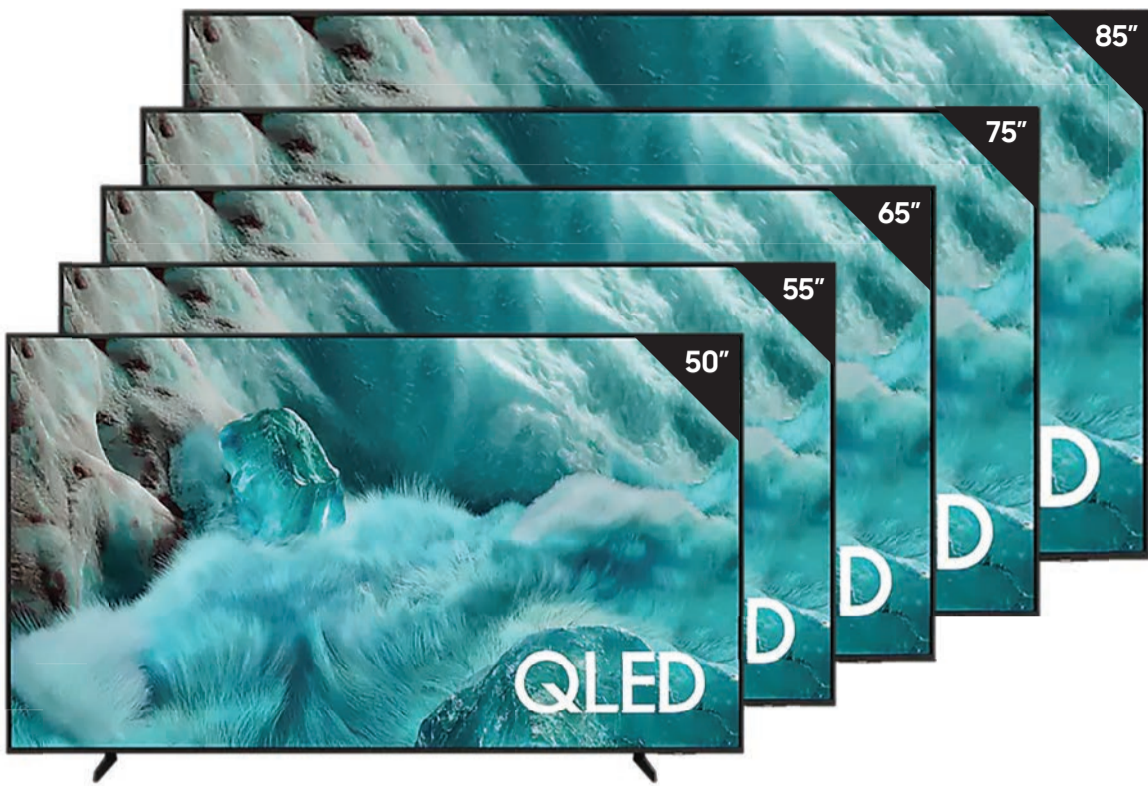

Q7F 4K Samsung Vision AI TV

Save R5 000	85" Q7F 4K QLED Samsung Vision AI TV 2025 QA85Q7F	Now R19 999	SIGNATURE SERVICE	
	Save R2 000	65" Q7F 4K QLED Samsung Vision AI TV 2025 QA65Q7F		Now R9 999
Save R3 000		75" Q7F 4K QLED Samsung Vision AI TV 2025 QA75Q7F	Now R13 999	SIGNATURE SERVICE
	Save R1 500	55" Q7F 4K QLED Samsung Vision AI TV 2025 QA55Q7F	Now R7 999	
Save R500		50" Q7F 4K QLED Samsung Vision AI TV 2025 QA50Q7F	Now R6 999