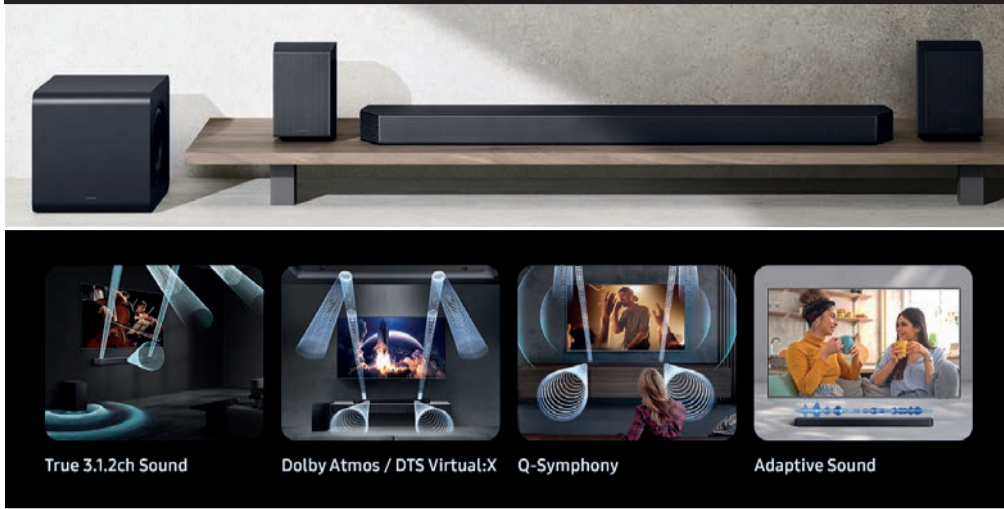

Soundbars

Premium Q-Series Soundbars

Music Frame Wireless Smart Speaker

Wireless Music Design

Music Frame Design

Wild Sweet Spot

Dolby Atmos

alex built-in

works with Google Home

Works with Apple AirPlay

Chromecast built-in

The Music Frame

Now **R3 999**

HW-LS60D/XA

12
YEARS
Global No.1
Soundbar

Save
R4 000

Q-Series Soundbar
HW-Q990F 11.1.4 ch Subwoofer
& Rear Speaker 2025

Now **R17 999**

HW-Q990F/XA

Save
R4 000

Q-Series Soundbar
HW-Q930F 9.1.4 ch Subwoofer
& Rear Speaker 2025

Now **R12 999**

HW-Q930F/XA

Save
R2 000

The Music Frame

Now **R3 999**

HW-LS60D/XA